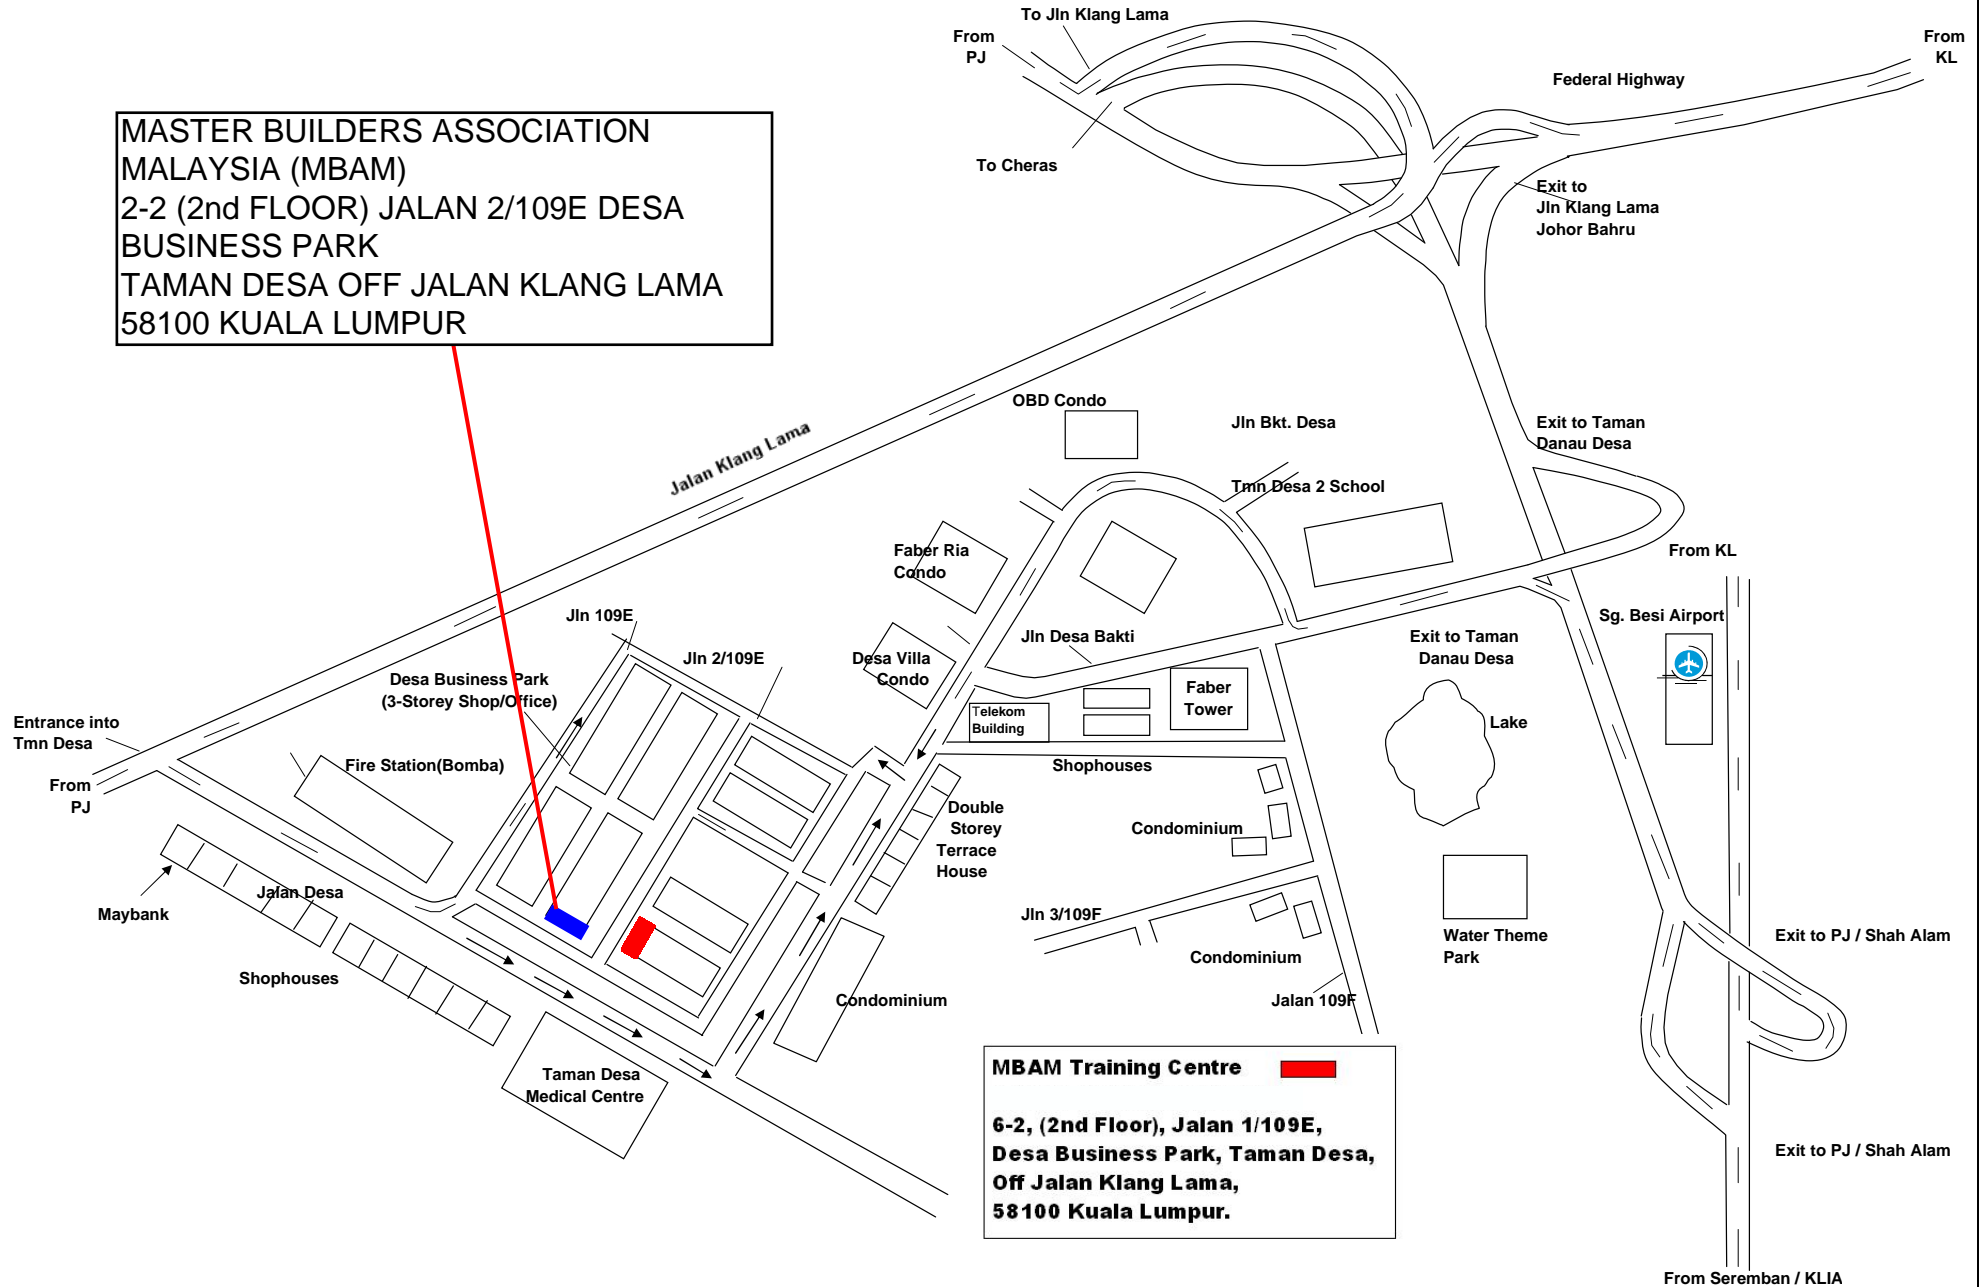

LOCATION MAP

**MASTER BUILDERS ASSOCIATION
MALAYSIA (MBAM)
2-2 (2nd FLOOR) JALAN 2/109E DESA
BUSINESS PARK
TAMAN DESA OFF JALAN KLANG LAMA
58100 KUALA LUMPUR**

MBAM Training Centre ■

**6-2, (2nd Floor), Jalan 1/109E,
Desa Business Park, Taman Desa,
Off Jalan Klang Lama,
58100 Kuala Lumpur.**